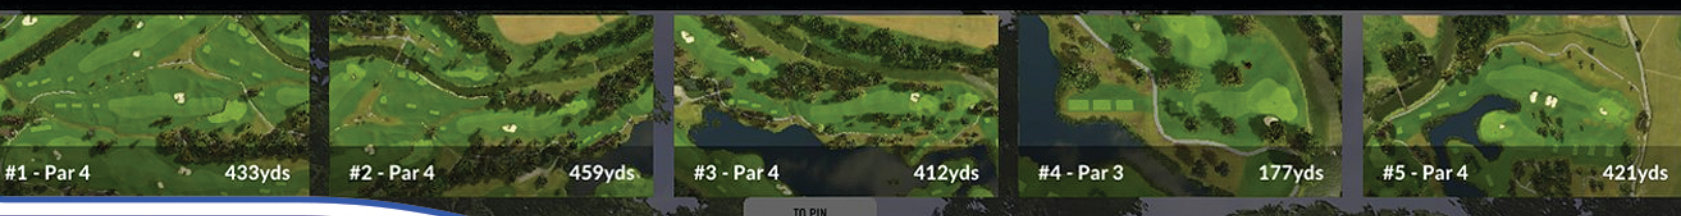

MULTIPLE ROUNDS OF BINGO

MULTIPLE ROUNDS OF BINGO BASED ON YOUR THEMES OF CHOICE.

IN-GAME RAFFLES

RANDOM GIVE-AWAYS DURING THE GAME AND FREE GIFTS FOR THE PLAYERS.

WINNING PRIZES

WINNING PRIZES BASED ON EACH ROUND'S WINNING BINGO CARDS.

MINI-GAMES

GAME SHOW STYLE GAMES IN BETWEEN EACH BINGO ROUND.

**UNIQUE ON-SITE OR DESTINATION
GOLF SIMULATOR GAME EXPERIENCES
CUSTOM BUILT FOR YOUR RESIDENTS,
MEMBERS OR EMPLOYEES.**

**WE CAN BRING THE SIMULATOR TO YOU
OR WE CAN PICK UP YOUR GROUP AND
BUS THEM TO THE FACILITY.**