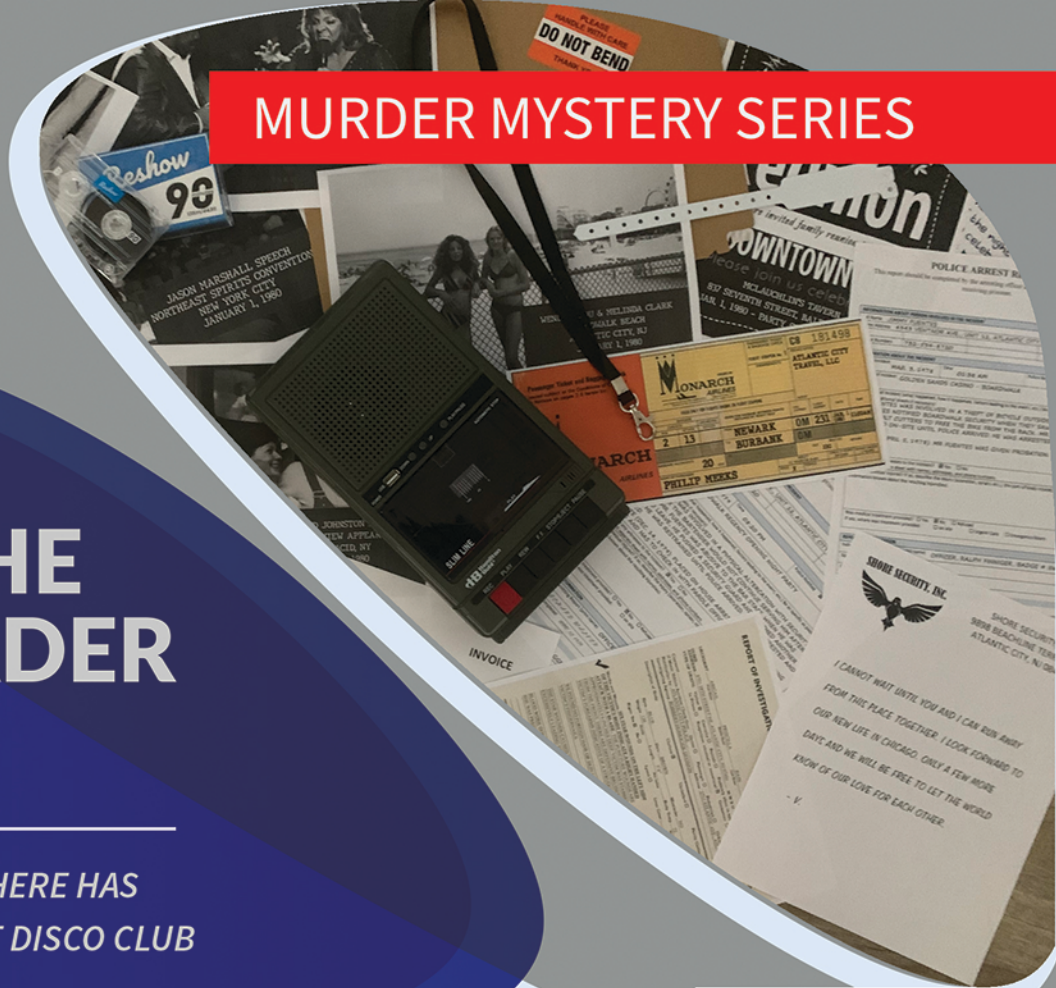

MURDER MYSTERY SERIES

'PANIC AT THE DISCO' MURDER MYSTERY

IT'S NEW YEAR'S EVE 1979 AND THERE HAS BEEN A MURDER AT THE HOTTEST DISCO CLUB IN NEW YORK CITY!

LET'S LOOK AT THE GAME

NINETY MINUTES OF IMMERSIVE FUN. UP TO 12 TEAMS PER GAME, 6-8 PLAYERS PER TEAM (RECOMMENDED).

DETECTIVE BOOK

EACH TEAM GETS A BOOK OF THE POSSIBLE SUSPECTS TO TRY AND FIGURE OUT WHO THE TRUE MURDERER

TEAM KITS

EACH TEAM HAS A KIT TO START OUT THE INVESTIGATION INCLUDING A TO-DO CHECKLIST AND ESSENTIAL TOOLS

EVIDENCE STATIONS & RELEASES

EVIDENCE STATIONS WILL BE HIDDEN AROUND YOUR ACTIVITIES CENTER/CLUBHOUSE/FACILITY FOR THE TEAMS TO DISCOVER. EVIDENCE RELEASES WILL BE MADE THROUGHOUT THE GAME REVEALING CRUCIAL DETAILS ABOUT THE MURDER THAT THE TEAMS WILL USE TO FIND THE TRUE KILLER!

SCAN TO LEARN MORE OR VISIT
PANICATTHEDISCOCHALLENGE.COM