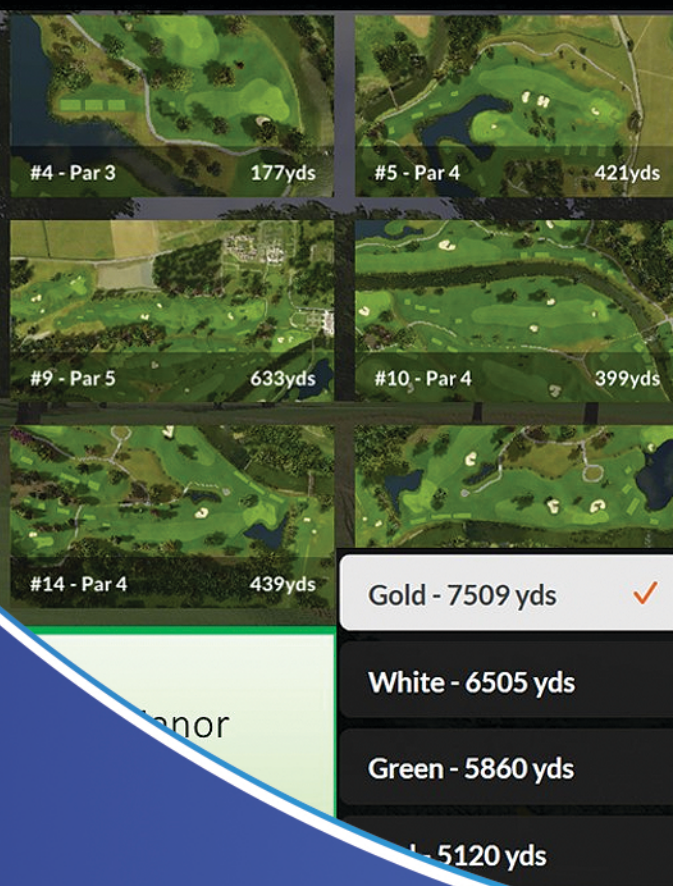

ACTUAL COURSE RENDERING