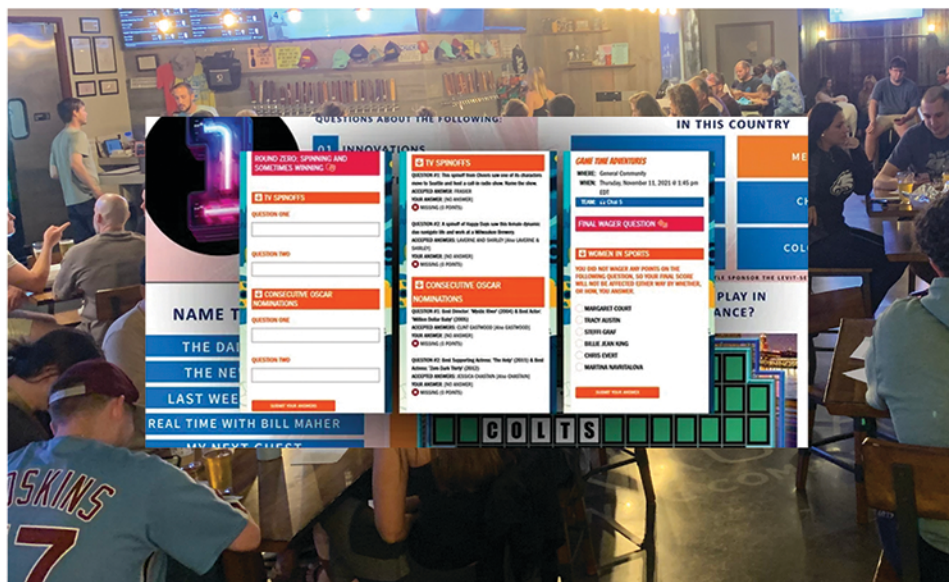

TRIVIA & GAME SHOW NIGHT

DON'T SCHEDULE A SINGLE THEME GAME NIGHT WHEN YOU CAN GET ONE OF OUR MIXED THEME GAME NIGHTS! YOU GET THREE EXPERIENCES IN ONE! FIVE ROUNDS OF TRIVIA WITH A FINAL JEOPARDY STYLE ENDING, A ROUND OF MUSIC BINGO AND FINISHING UP WITH A SERIES OF GAME-SHOW-STYLE MINI-GAMES TO CAP OFF YOUR BIG EVENT. AN EXPERIENCE LIKE NO OTHER IN THE MARKET.

CUSTOMIZED FOR YOU

EACH OF OUR GAME EXPERIENCES ARE CUSTOM BUILT FOR YOUR AUDIENCE AND PROPERTY.

WE HANDLE IT ALL. WITH OUR FULL-SERVICE SUITE OF AUDIO-VISUAL AND GAME COMPONENTS, ALL YOU NEED TO DO IS OPEN THE FRONT DOORS & WE WILL TAKE CARE THE REST.

TRIVIA

FIVE ROUNDS OF CURATED TRIVIA BASED ON PLAYER DEMOGRAPHICS AND INTERESTS.

FINAL WAGER QUESTION

ONE FINAL QUESTION TO WAGER THE POINTS THAT THE TEAMS EARNED DURING THE GAME.

MUSIC BINGO

ONE ROUND OF MUSIC BINGO BASED ON THE DEMOGRAPHICS AND INTERESTS OF YOUR RESIDENTS, MEMBERS OR EMPLOYEES.

GAME-SHOW GAMES

LUCKY PARTICIPANTS WILL COME UP AND PLAY SOME GAME-SHOW THEMED GAMES WITH THE HELP OF THE AUDIENCE.